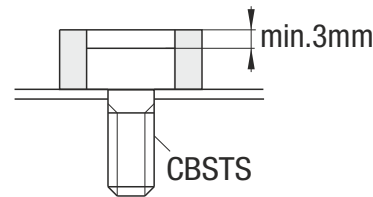

Part Number		T	d	d1	d2	V
Type	No					
DUSWH	3	4	11	10	7	3.5
		7	11	10	7	3.5
	4	4	13	12	9	4.5
		7	13	12	9	4.5
	5	4	14	13	10	6
		7	14	13	10	6
6	4	15	14	11	7	
	7	15	14	11	7	

Example