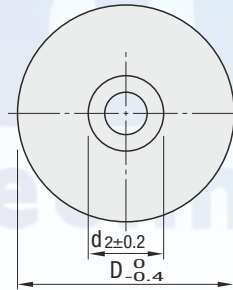

Washers, Stoppers with Plates

Low Elastic Rubber Stoppers with Washers

■ Urethane Type
Urethane Stoppers with Washers
for Extra Low Head Screws

Type	Urethane		Washer
	☑ Material	☑ Hardness	☑ Material
DUSWH	Ether Polyurethane (Black)	Shore A90	SUS304

● Urethane is baked on a SUS304 plate..

Part Number		T	d	d1	d2	V
Type	No					
DUSWH	3	4	11	10	7	3.5
		7	11	10	7	3.5
	4	4	13	12	9	4.5
		7	13	12	9	4.5
	5	4	14	13	10	6
		7	14	13	10	6
6	4	15	14	11	7	
	7	15	14	11	7	