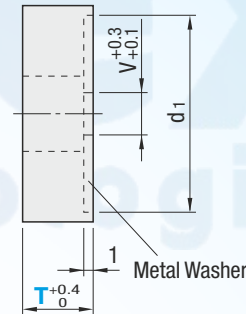

Washers, Stoppers with Plates

Low Elastic Rubber Stoppers with Washers

■ Urethane Type
Urethane Stoppers with Washers
for Extra Low Head Screws

Type	Urethane		Washer
	☑ Material	☑ Hardness	☑ Material
DUSWH	Ether Polyurethane (Black)	Shore A90	SUS304

● Urethane is baked on a SUS304 plate..

Part Number		T	d	d1	d2	V
Type	No					
DUSWH	3	4	11	10	7	3.5
		7	11	10	7	3.5
	4	4	13	12	9	4.5
		7	13	12	9	4.5
	5	4	14	13	10	6
		7	14	13	10	6
6	4	15	14	11	7	
	7	15	14	11	7	