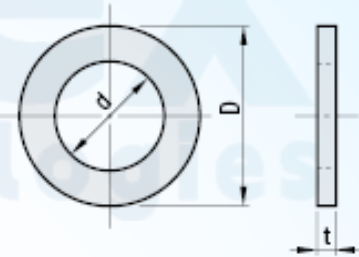

# Flat Washer - Stainless Steel, Sold in Box, Single Item Sale [RoHS Compliant]

M	d	D	t
3	3.3	8	0.5
4	4.5	10	0.8
5	5.5	12	
6	6.5	13	1
8	8.5	18	1.2
10	10.5	22	1.5
12	12.5	26	2
16	17	32	
20	21	40	3

Type	M Material	Type
DE-BOX-GSPWF	SUS304	Box
DE-GSPWF		Unit: 1 pc.