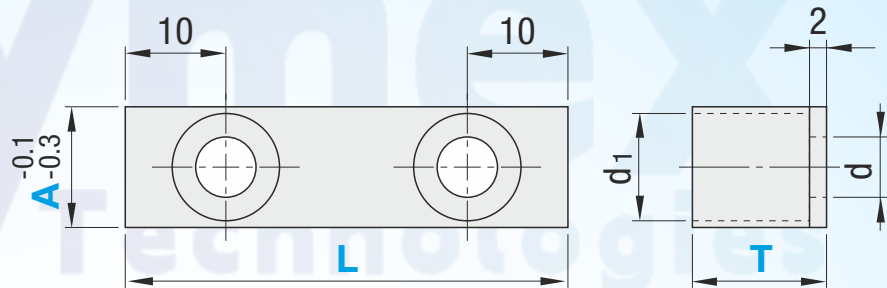

Washers, Stoppers with Plates Urethane Stoppers with Plates

■ Urethane Type Urethane Stoppers with Plates

Type	Urethane		Plate
	☑ Material	☑ Hardness	☑ Material
DUPPL	Ether Polyurethane (Black)	Shore A90	SUS304

● Urethane is baked on a SUS304 plate.

Part Number Type	A	T Selection	L Selection	d	d1
	DUPPL	12	6		
15		8	50		
19		10	50	4.5	8.0
			75		

● Basic Specifications

- Materials - Plastic
- Environmentally friendly - Not RoHS Compliant